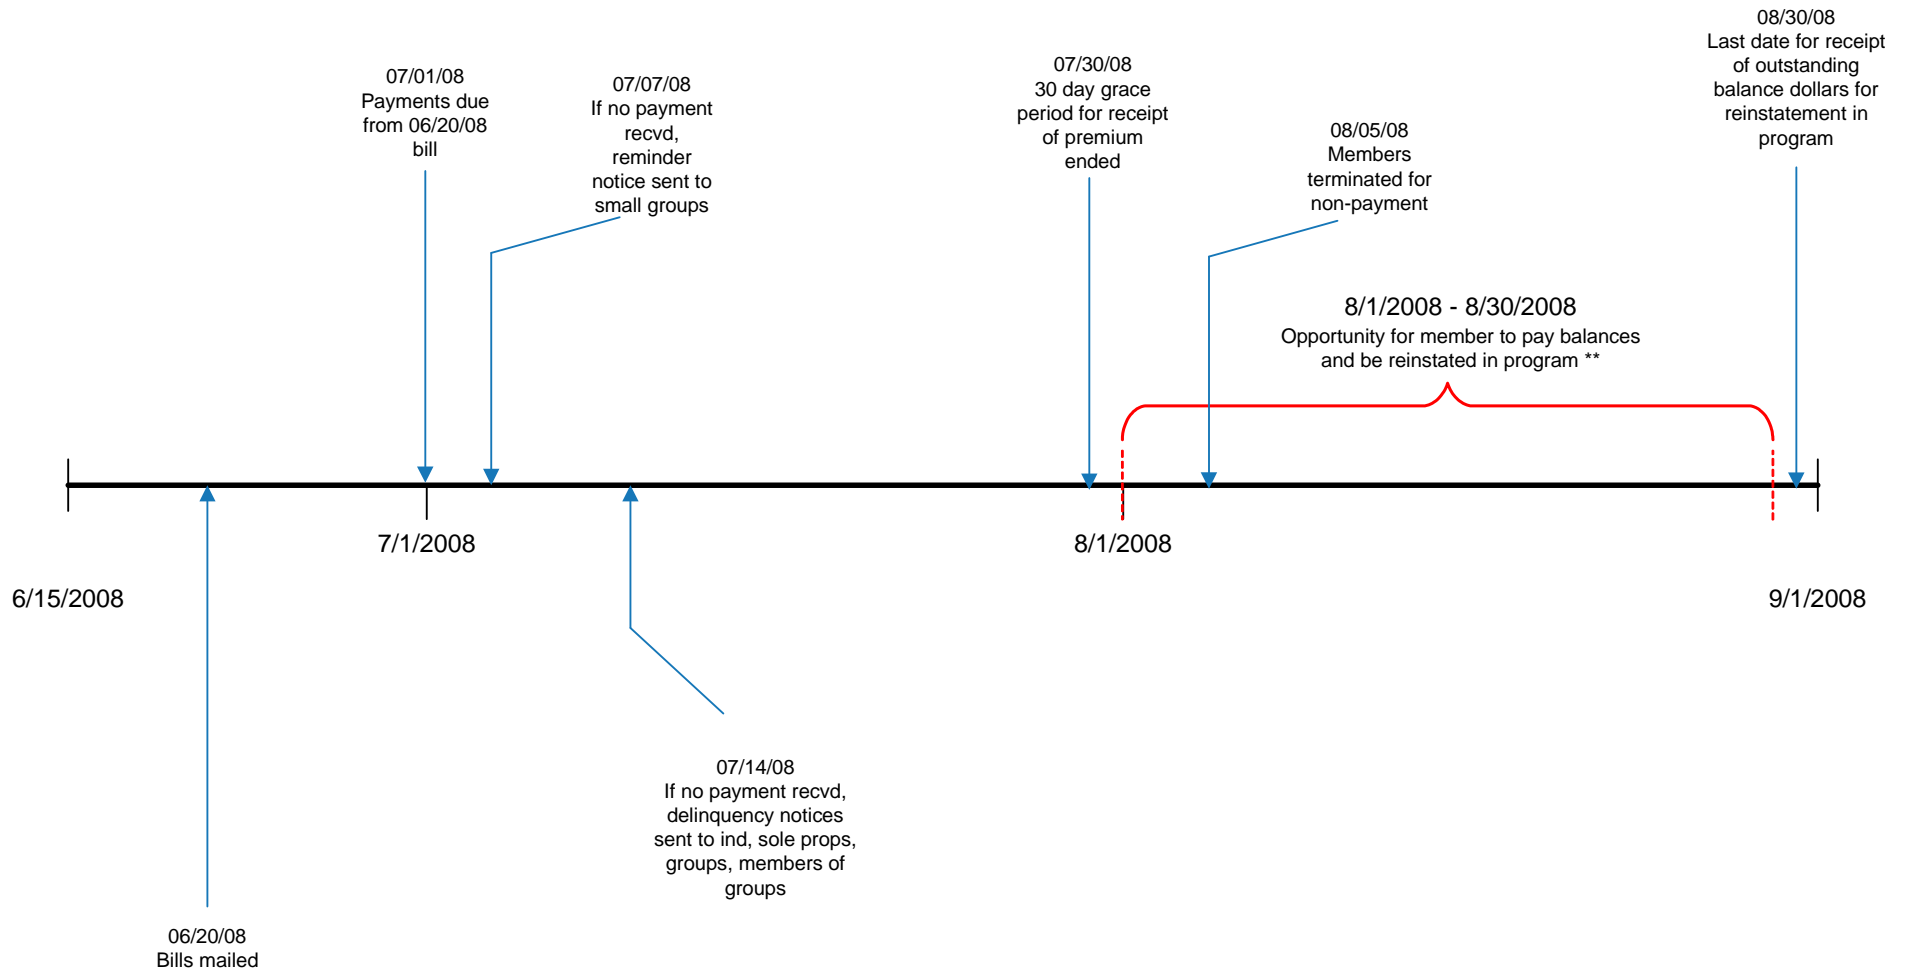

DirigoChoice Member Payment Cycle

Friday, April 25, 2008

** Member can only be reinstated once if terminated for non-payment, within a 36 month time period.