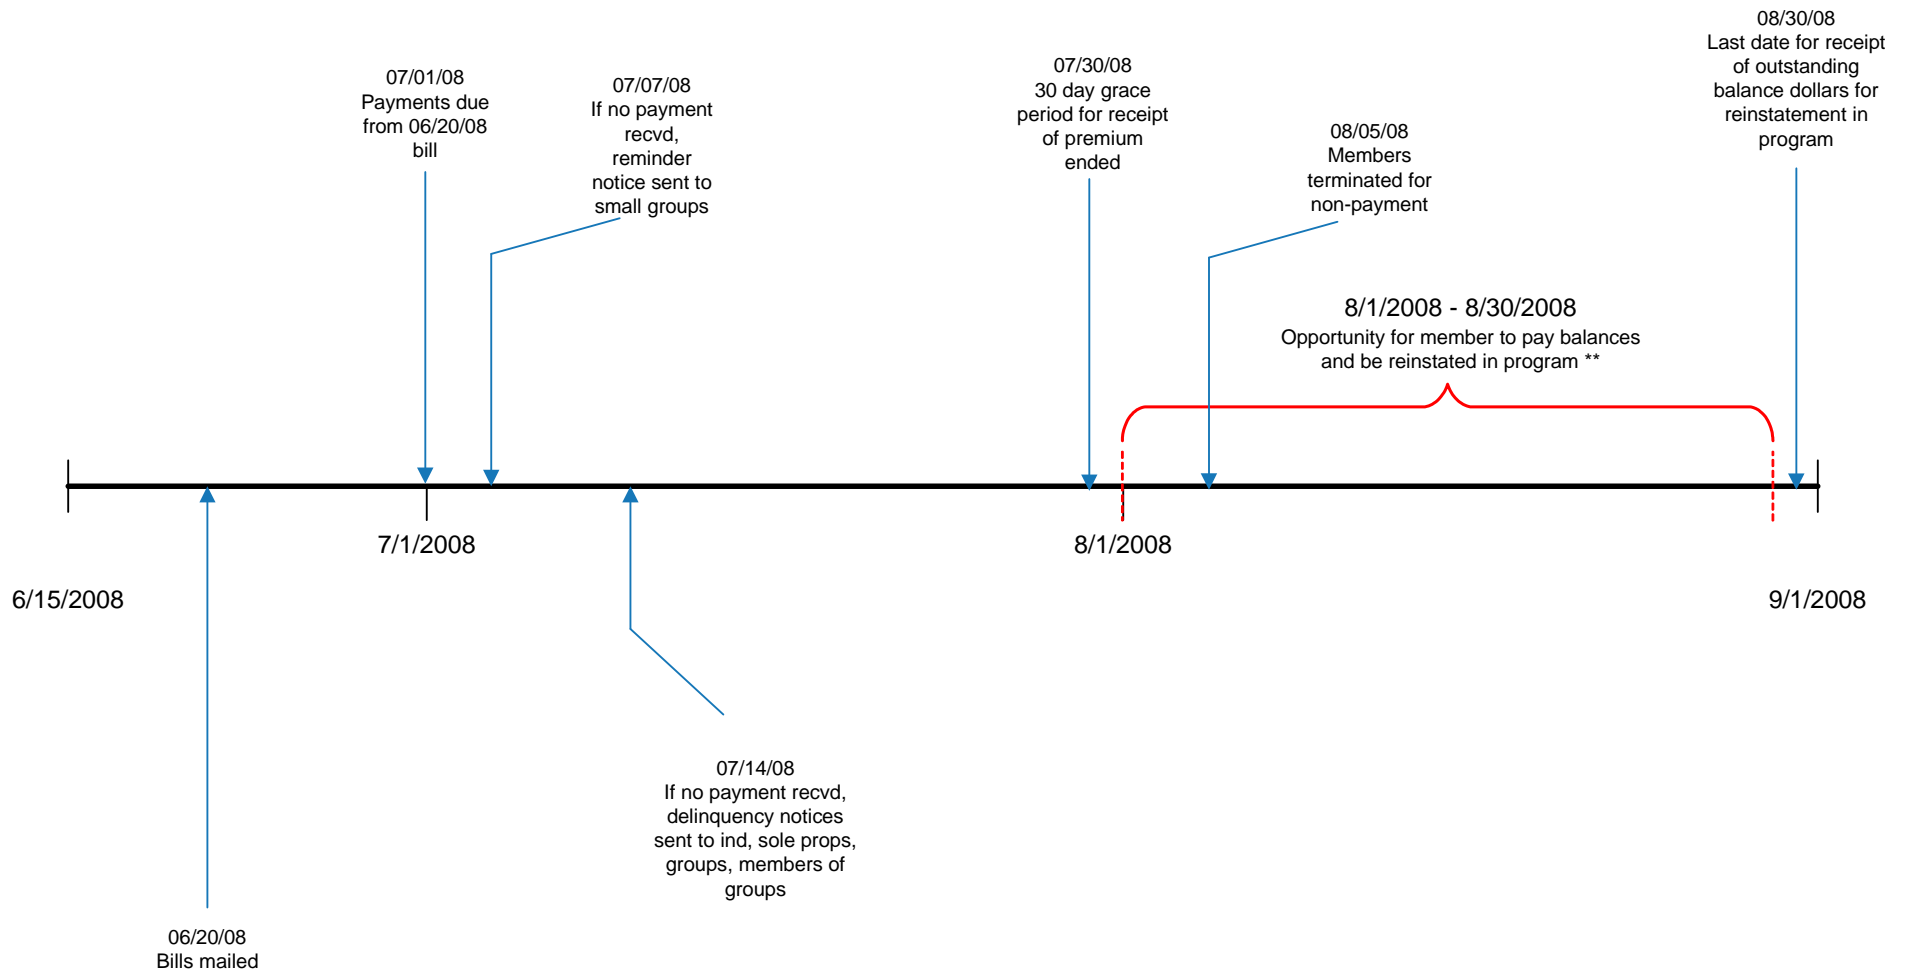

DirigoChoice Member Payment Cycle

Friday, April 25, 2008

** Member can only be reinstated once if terminated for non-payment, within a 36 month time period.